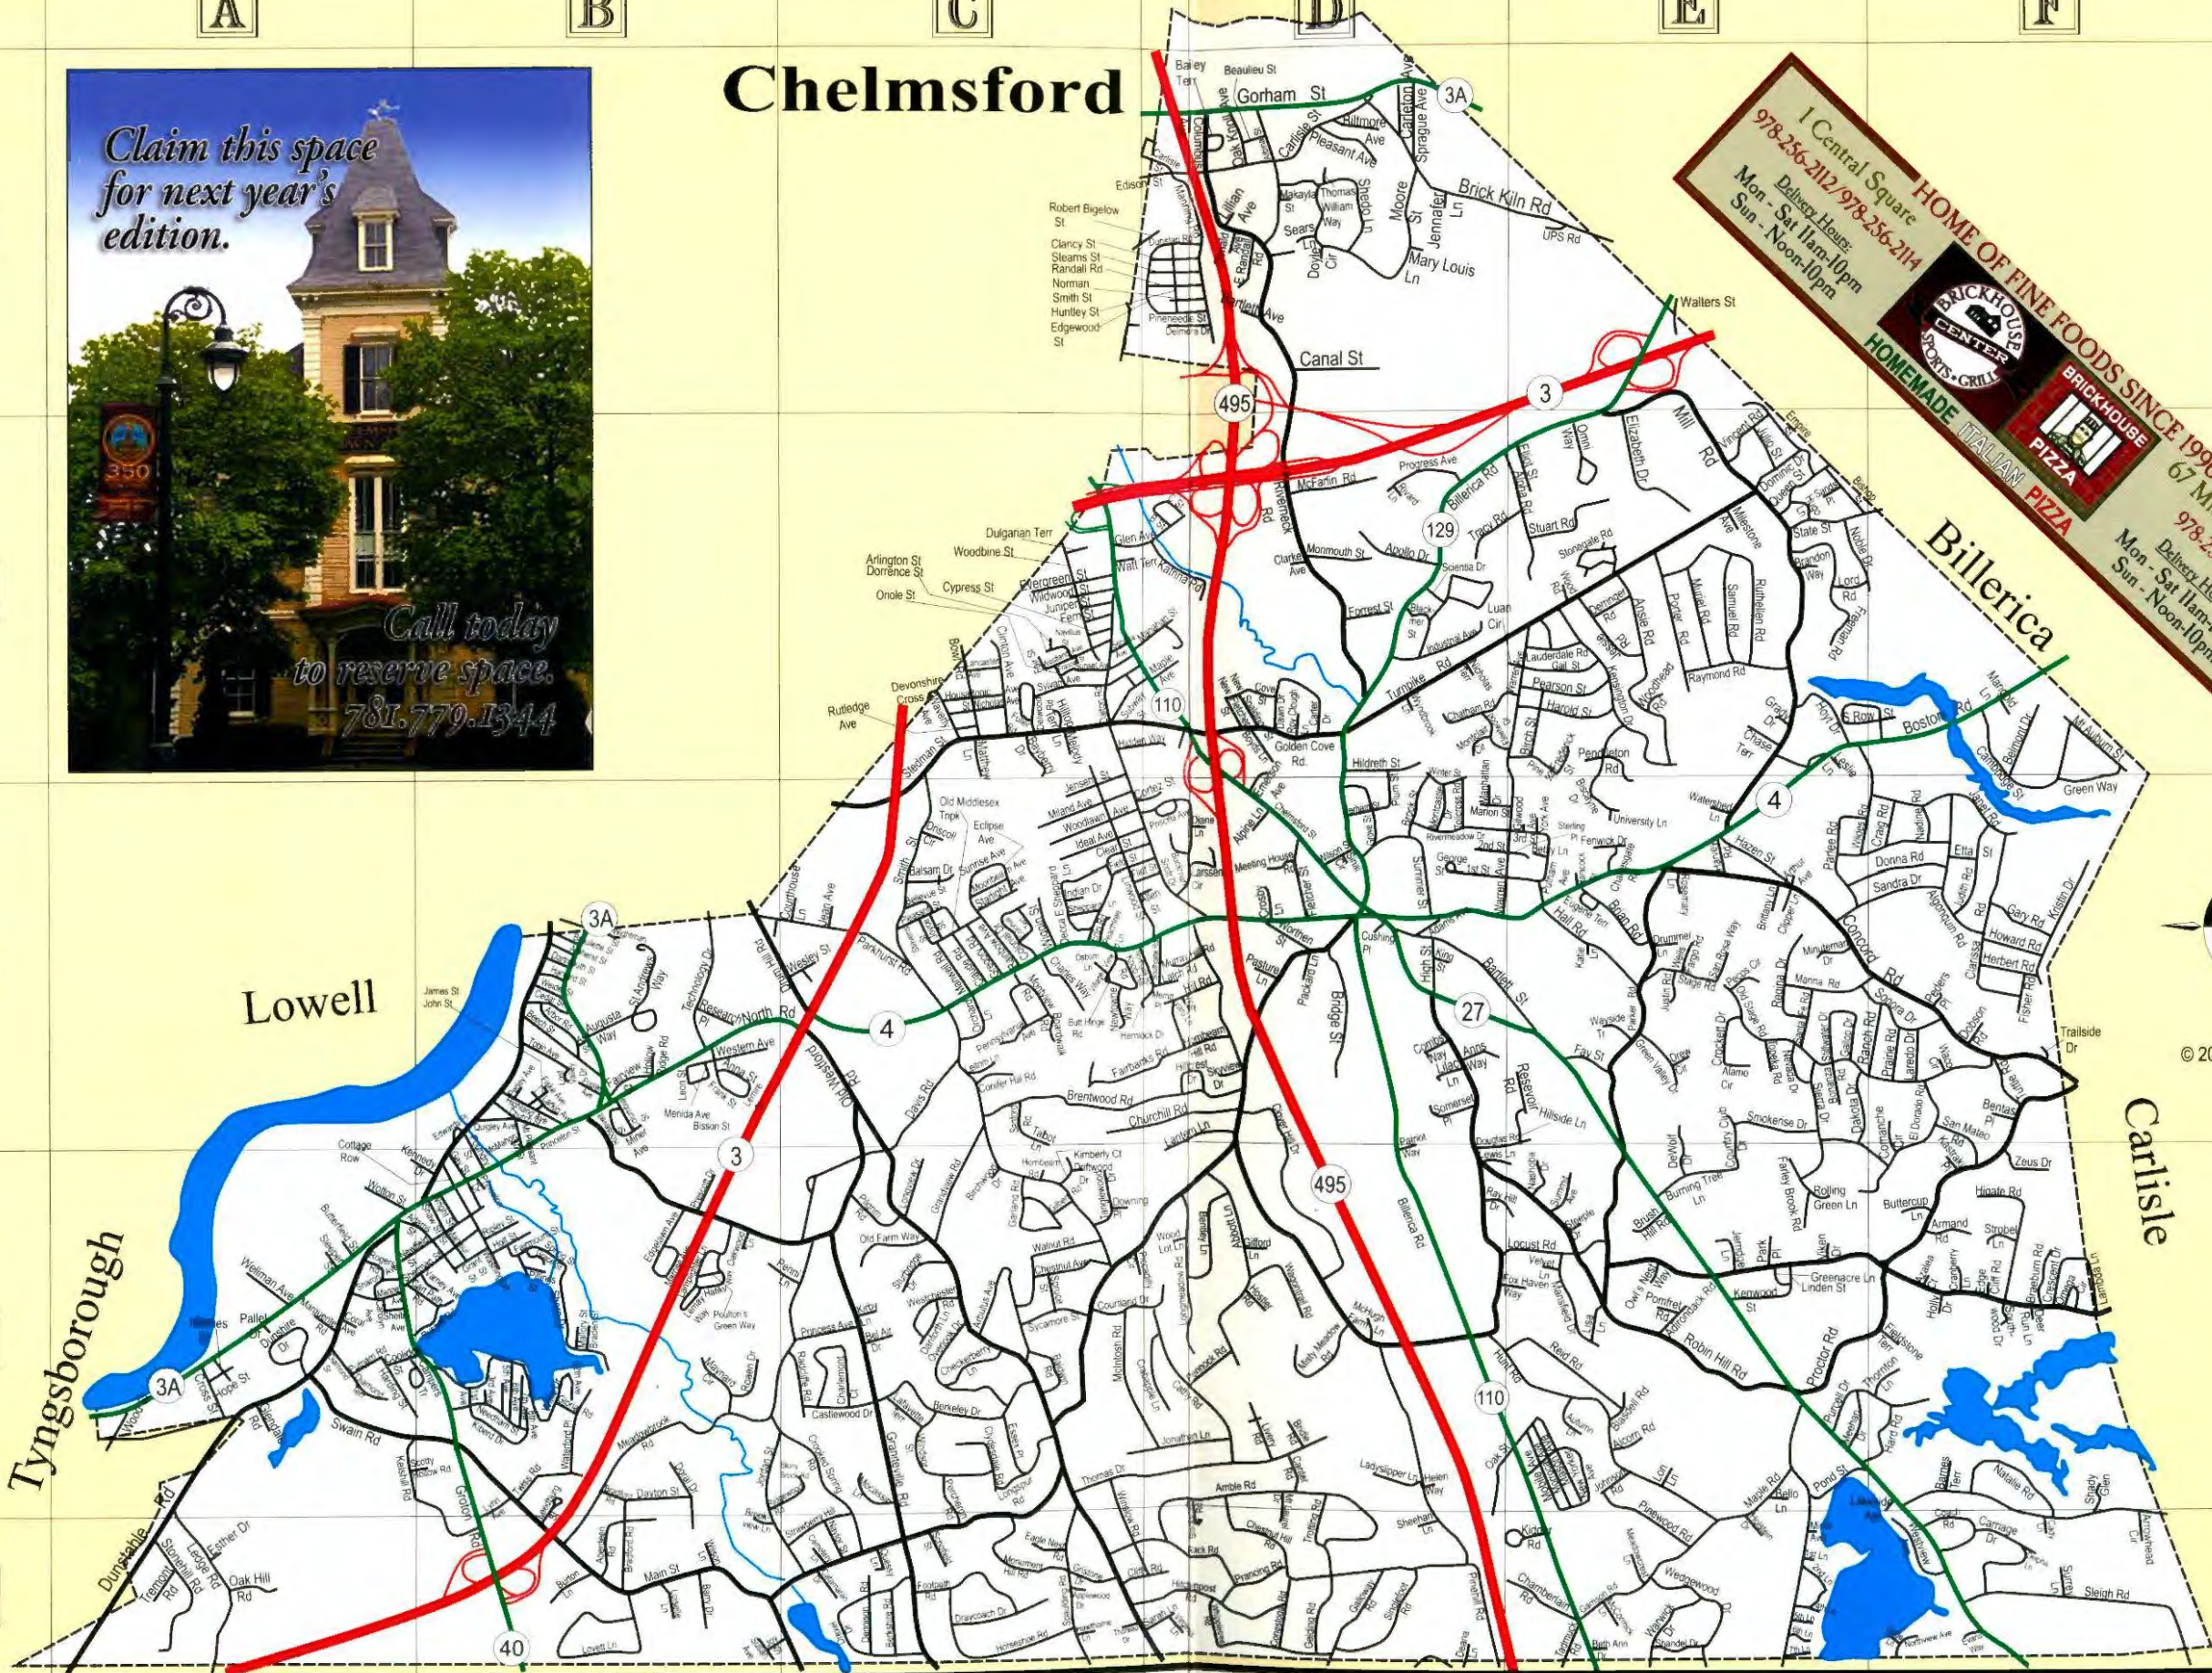

1

2

3

4

5

HOME OF FINE FOODS SINCE 1996

1 Central Square
978-256-2112/978-256-2114
Delivery Hours:
Mon - Sat 11am-10pm
Sun - Noon-10pm

BRICKHOUSE CENTER
SPORTS • GRILL

HOMEMADE ITALIAN PIZZA

BRICKHOUSE PIZZA

67 Middlesex Street
978-251-0480
Delivery Hours:
Mon - Sat 11am-10pm
Sun - Noon-10pm