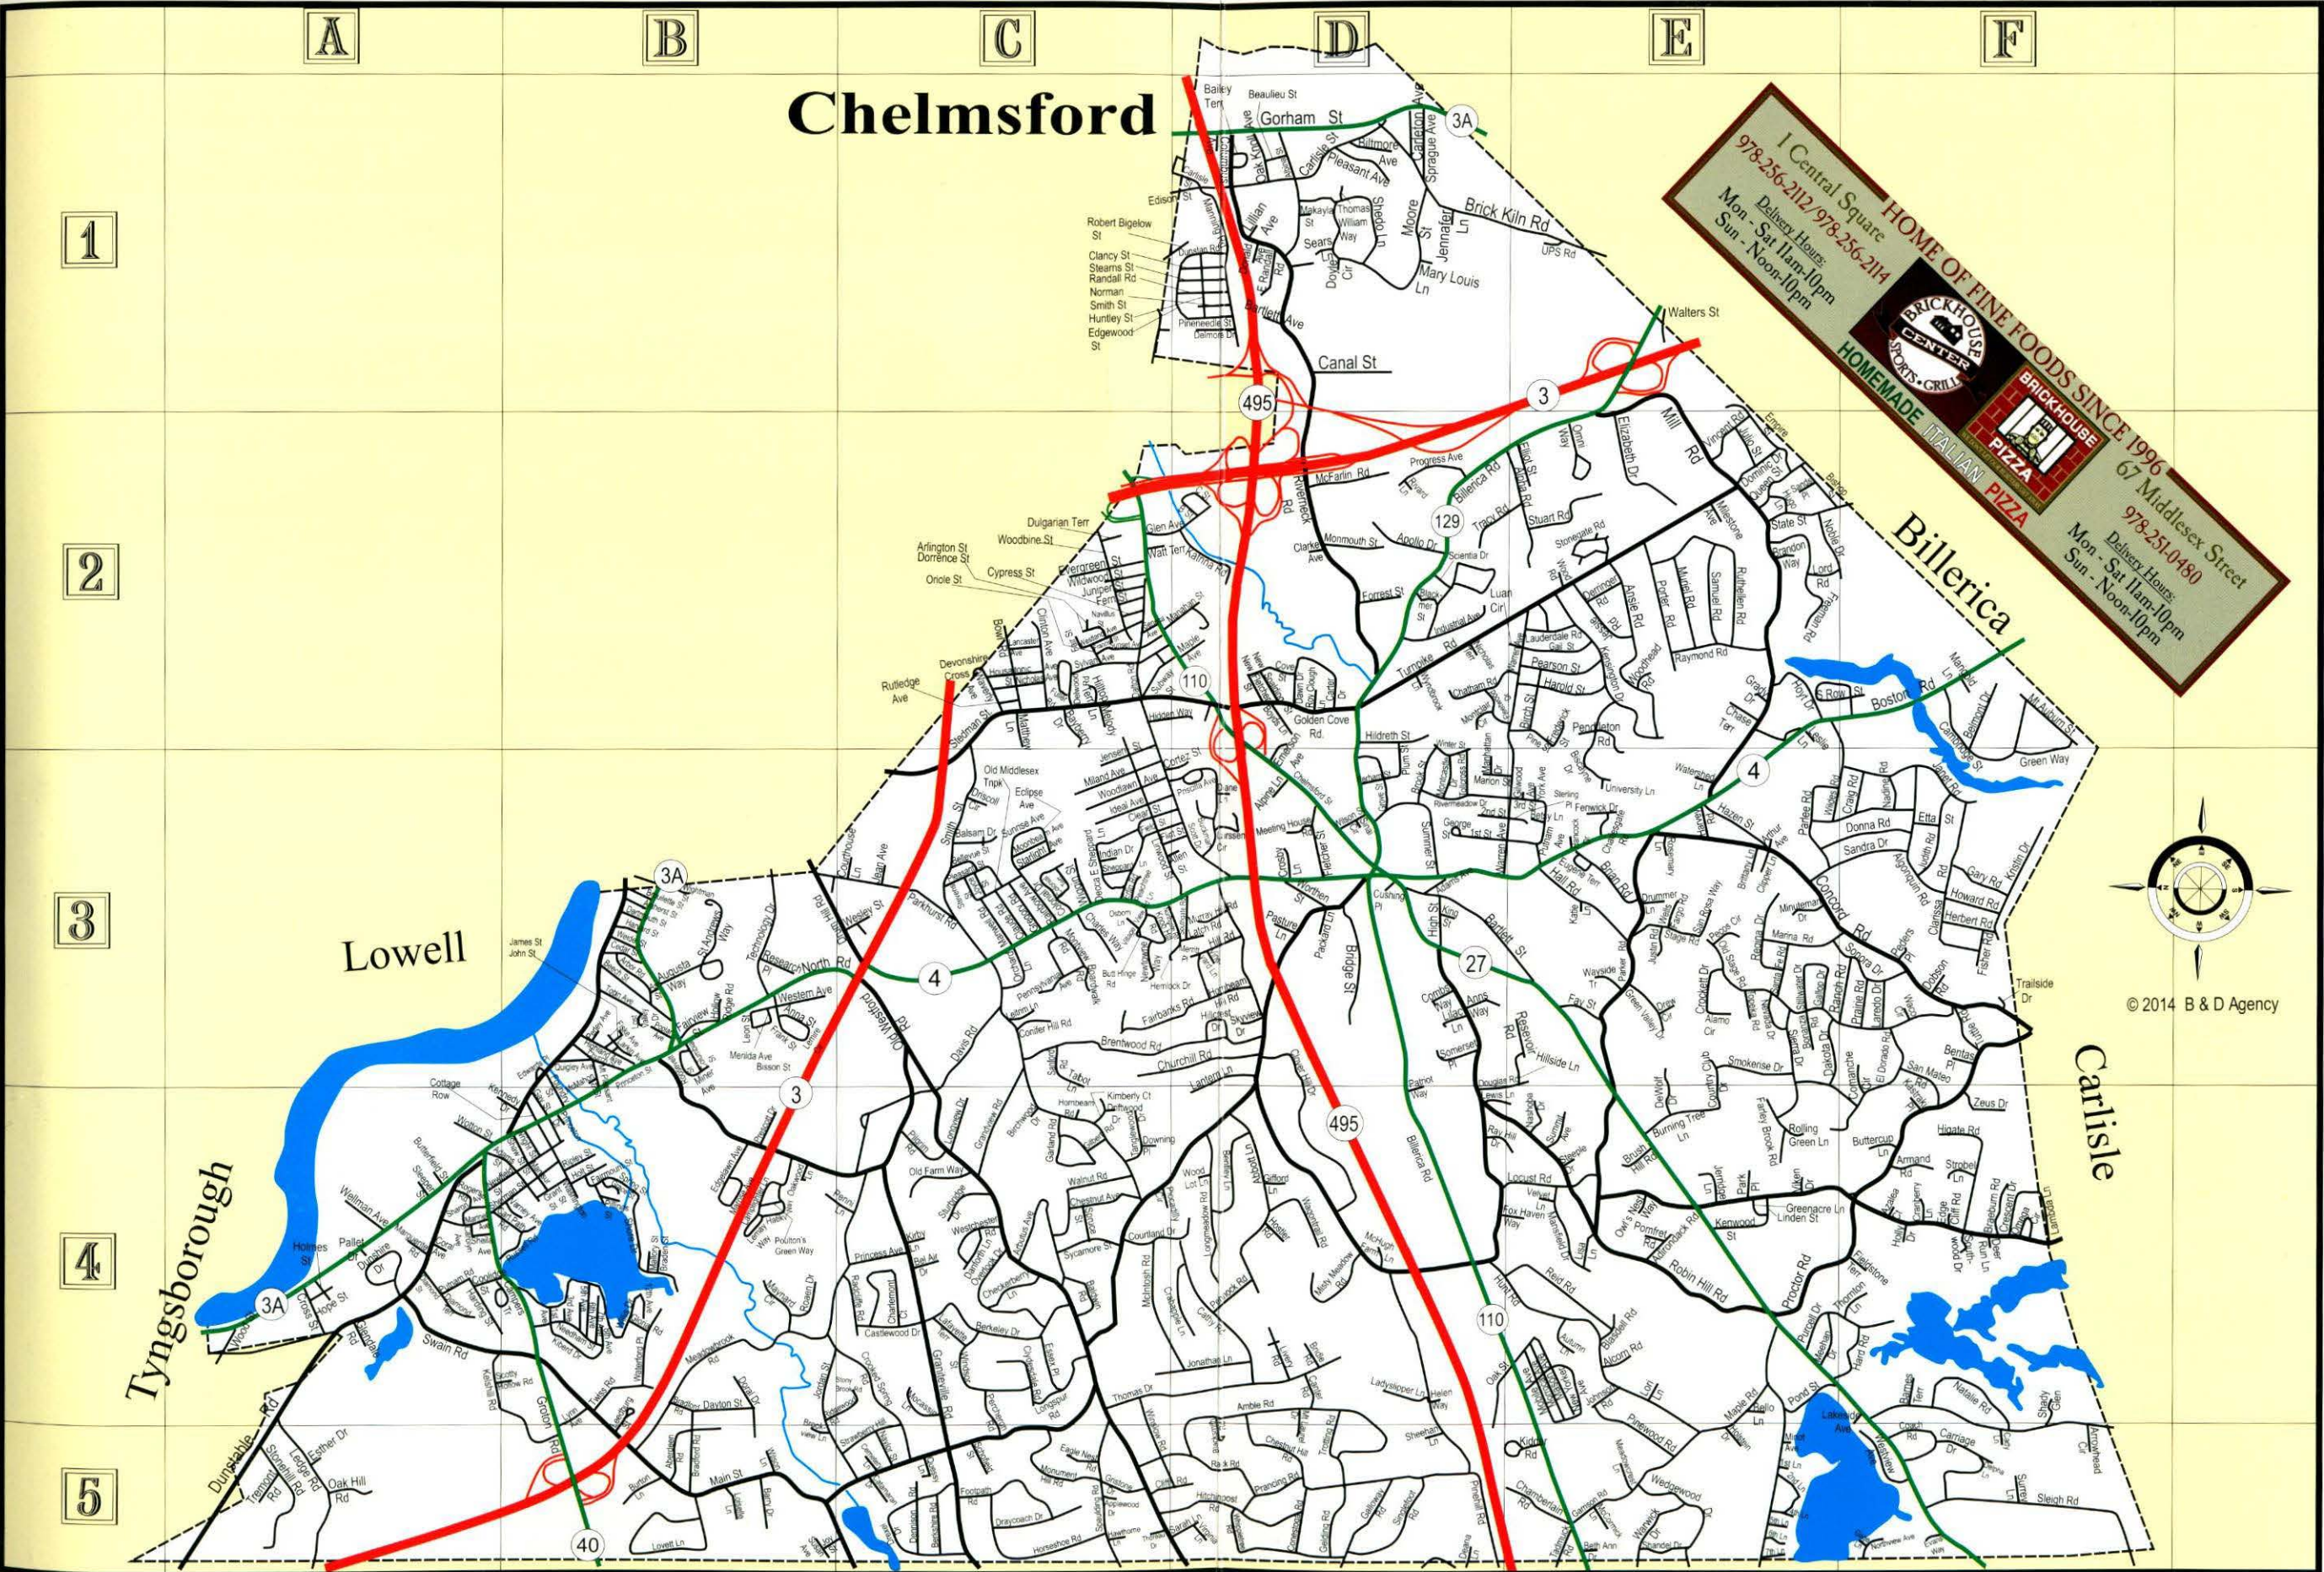

Chelmsford

1 Central Square
978-256-2112 / 978-256-2114
Delivery Hours:
Mon - Sat 11am-10pm
Sun - Noon-10pm

HOME OF FINE FOODS SINCE 1996

BRICKHOUSE CENTER
SPORTS • GRILL

HOMEMADE ITALIAN PIZZA

BRICKHOUSE PIZZA

67 Middlesex Street
978-251-0480
Delivery Hours:
Mon - Sat 11am-10pm
Sun - Noon-10pm